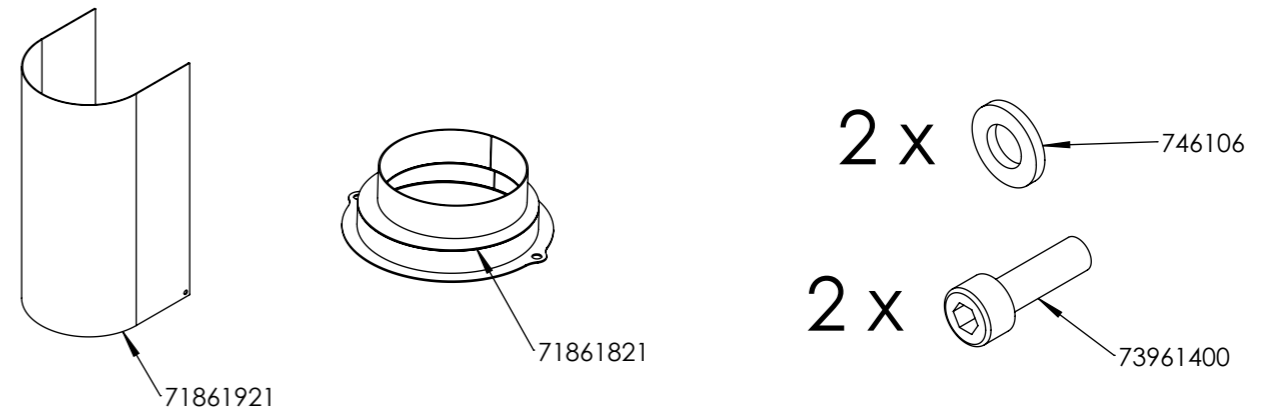

Revisions			
Rev.:	REVISION COMMENT	RELEASED	SIGN
		NRN	04/05/2021
		NRN	09/08/2023
		A3	
		1:50	
Drawing no.:		Page 1 of 2	
		<b>8600-00</b>	

Title:	<b>8643 Ovn</b> <b>8643 Stove</b> <b>Morsø 8600</b>
Material:	
Weight kg.:	154.48
Model no.:	
Borefixturer:	
Drawingtype:	
Location of file:	C:\MorsøPDM\Projects\Ovne\8600\8600 Støbejernsovn\8600-00 Assembly.SLDASM

Complete door - 54860321

Complete air supply - 54860400

Complete base door - 54860521

Air kit - 54860621

Material:		Title:	Construction:	NRN	04/05/2021
Weight kg.:		<b>8643 Ovn</b>	Released:		
Model no.:		<b>8643 Stove</b>	Format:	A3	
Borefixturer:		<b>Morsø 8600</b>	Scale:	<b>1:10</b>	
Drawingtype:			Itemno.:		
Location of file:			C:\Morsø\PD\Projects\Ovne\8600\8600 Støbejernsovn\8600-00 Assembly.SLDASM	Drawing no.:	Page 2 of 2
			<b>8600-00</b>		