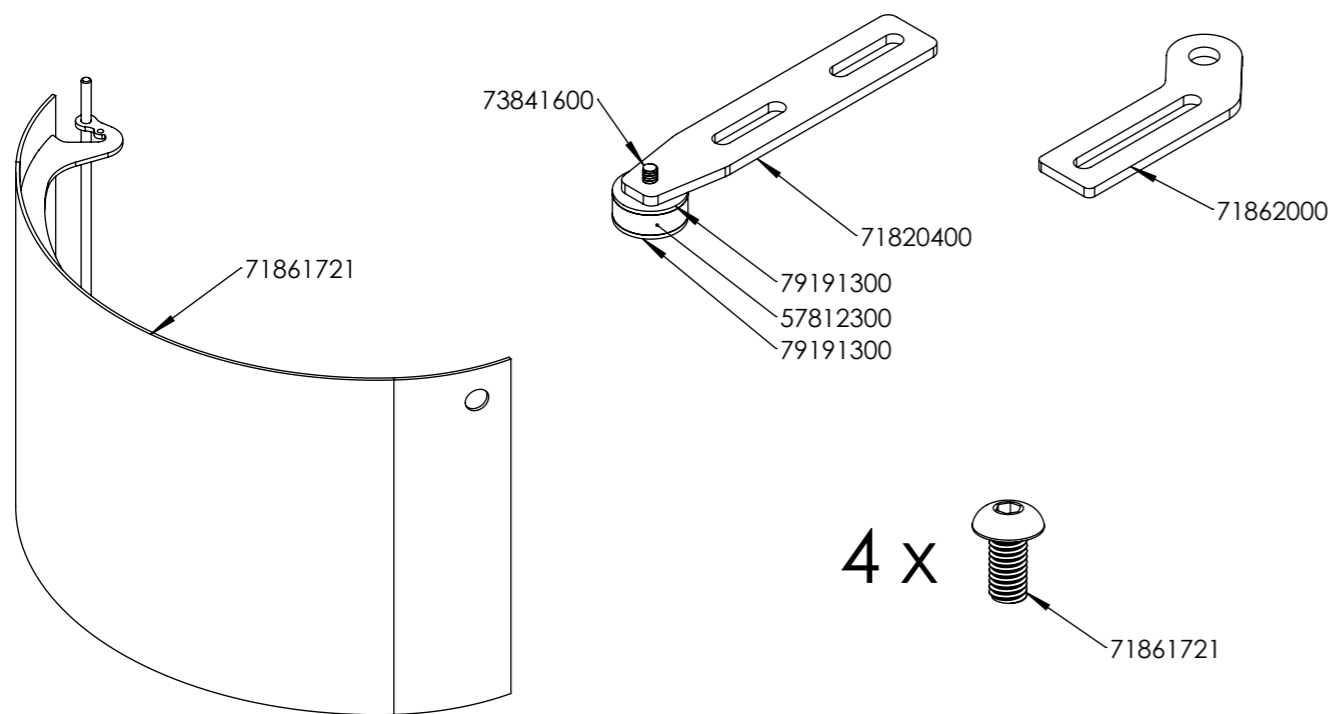

Revisions			
Rev.:	REVISION COMMENT	RELEASED	SIGN
		NRN	04/05/2021
		NRN	09/08/2023
		A3	
		1:50	
Drawing no.:		Page 1 of 2	
		<b>8600-00</b>	

Title:	<b>8643 Ovn</b> <b>8643 Stove</b> <b>Morsø 8600</b>
Material:	
Weight kg.:	154.48
Model no.:	
Borefixturer:	
Drawingtype:	
Location of file:	C:\MorsøPDM\Projects\Ovne\8600\8600 Støbejernsovn\8600-00 Assembly.SLDASM

Complete door - 54860321

Complete air supply - 54860400

Complete base door - 54860521

Air kit - 54860621

Material:		Title:	Construction:	NRN	04/05/2021
Weight kg.:		<b>8643 Ovn</b>	Released:		
Model no.:		<b>8643 Stove</b>	Format:	A3	
Borefixturer:		<b>Morsø 8600</b>	Scale:	<b>1:10</b>	
Drawingtype:			Itemno.:		
Location of file:			C:\Morsø\PD\Projects\Ovne\8600\8600 Støbejernsovn\8600-00 Assembly.SLDASM	Drawing no.:	Page 2 of 2
			<b>8600-00</b>		