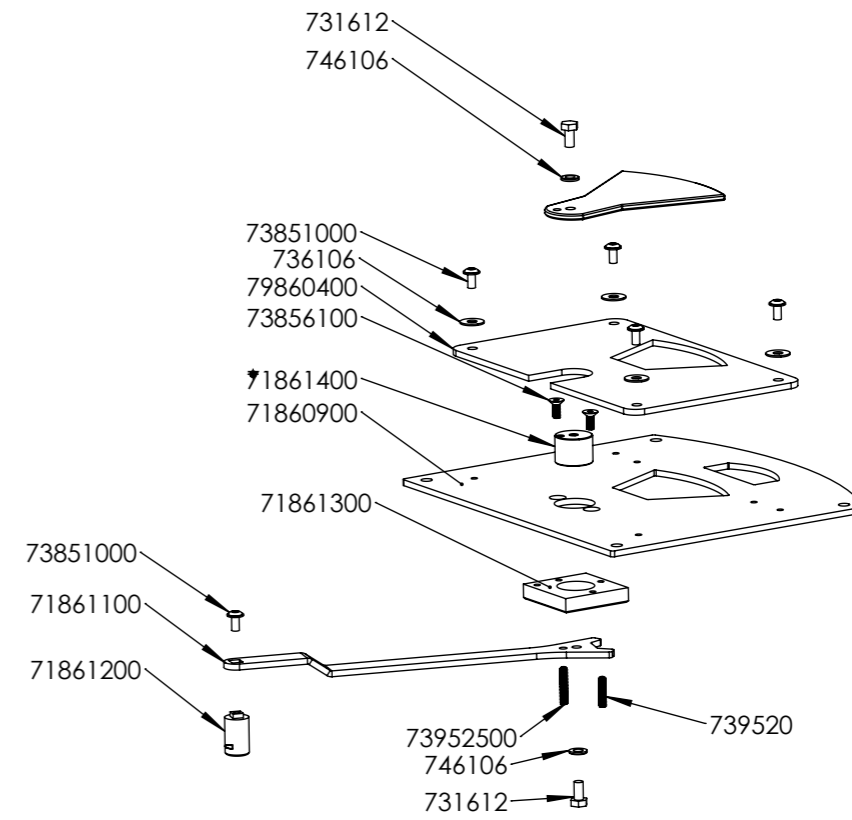

Revisions			
Rev.:	REVISION COMMENT	RELEASED	SIGN
		NRN	04/05/2021
		NRN	09/08/2023
		A3	
		1:50	
Drawing no.:		Page 1 of 2	
		<b>8600-00</b>	

Title:	<b>8643 Ovn</b> <b>8643 Stove</b> <b>Morsø 8600</b>
Material:	
Weight kg.:	154.48
Model no.:	
Borefixturer:	
Drawingtype:	
Location of file:	C:\MorsøPDM\Projects\Ovne\8600\8600 Støbejernsovn\8600-00 Assembly.SLDASM

Complete door - 54860321

Complete air supply - 54860400

Complete base door - 54860521

Air kit - 54860621

Material:		Title:	Construction:	NRN	04/05/2021
Weight kg.:		<b>8643 Ovn</b>	Released:		
Model no.:		<b>8643 Stove</b>	Format:	A3	
Borefixturer:		<b>Morsø 8600</b>	Scale:	<b>1:10</b>	
Drawingtype:			Itemno.:		
Location of file:			C:\Morsø\PD\Projects\Ovne\8600\8600 Støbejernsovn\8600-00 Assembly.SLDASM	Drawing no.:	Page 2 of 2
			<b>8600-00</b>		