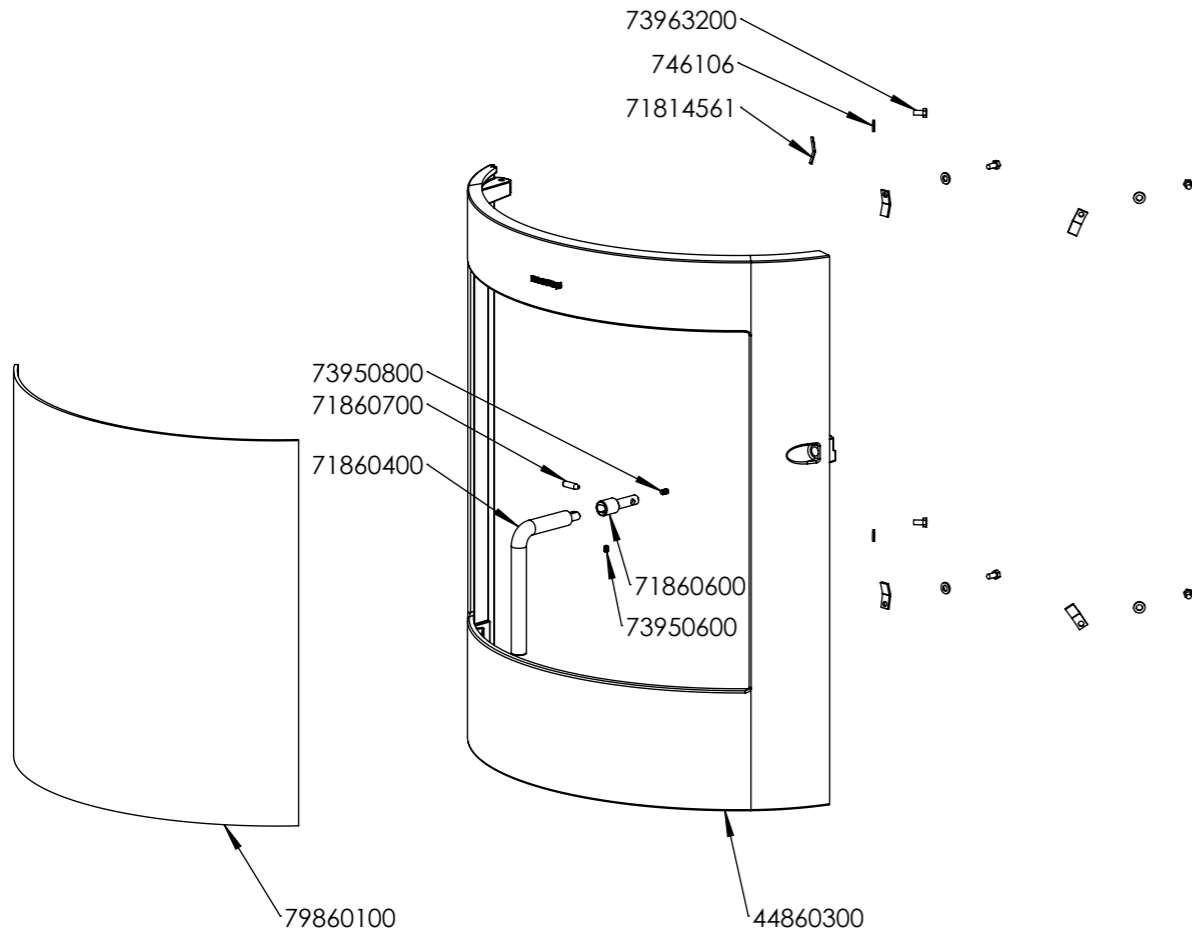

Revisions			
Rev.:	REVISION COMMENT	RELEASED	SIGN
		NRN	04/05/2021
		NRN	09/08/2023
		A3	
		1:50	
Drawing no.:		Page 1 of 2	
		<b>8600-00</b>	

Title:	<b>8643 Ovn</b> <b>8643 Stove</b> <b>Morsø 8600</b>
Material:	
Weight kg.:	154.48
Model no.:	
Borefixturer:	
Drawingtype:	
Location of file:	C:\MorsøPDM\Projects\Ovne\8600\8600 Støbejernsovn\8600-00 Assembly.SLDASM

Complete door - 54860321

Complete air supply - 54860400

Complete base door - 54860521

Air kit - 54860621

Material:		Title:	Construction:	NRN	04/05/2021
Weight kg.:		<b>8643 Ovn</b>	Released:		
Model no.:		<b>8643 Stove</b>	Format:	A3	
Borefixturer:		<b>Morsø 8600</b>	Scale:	<b>1:10</b>	
Drawingtype:			Itemno.:		
Location of file:			C:\Morsø\PD\Projects\Ovne\8600\8600 Støbejernsovn\8600-00 Assembly.SLDASM	Drawing no.:	Page 2 of 2
			<b>8600-00</b>		